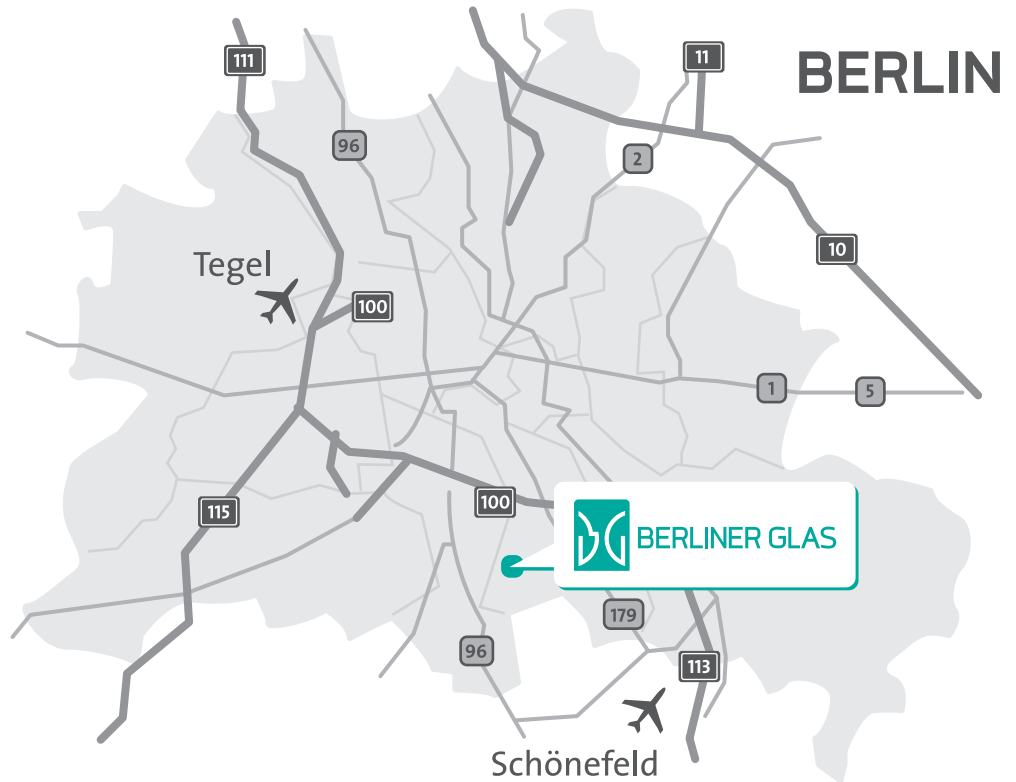

How to find us...

Berliner Glas KGaA
Herbert Kubatz GmbH & Co.
Waldkraiburger Straße 5
D-12347 Berlin

Phone: +49 30 60 90 5-0
Fax: +49 30 60 90 5-100
E-mail: info@berlinglas.de

See page 2 for a detailed plan

From the direction Frankfurt / Hannover / Munich

Freeway A115 direction Zentrum Charlottenburg
Via interchange Funkturm
Freeway A100 direction Wilmersdorf
Further direction Dresden / Schönefeld
Exit Gradestraße, turn left into Gradestraße
Turn right into Tempelhofer Weg
Turn right into Waldkraiburger Straße

From the direction Hamburg / Rostock

Freeway A111 direction Zentrum Charlottenburg
Via interchange Funkturm
Freeway A100 direction Wilmersdorf
Further direction Dresden / Schönefeld
Exit Gradestraße, turn left into Gradestraße
Turn right into Tempelhofer Weg
Turn right into Waldkraiburger Straße

From airport Berlin Tegel

By car:
Freeway A111 direction Zentrum Charlottenburg
Via interchange Funkturm
Freeway A100 direction Wilmersdorf
Further direction Dresden / Schönefeld
Exit Gradestraße, turn left into Gradestraße
Turn right into Tempelhofer Weg
Turn right into Waldkraiburger Straße

By public transportation:
Bus X9 until S+U Junfernheide,
S42 until S+U Hermannstraße,
Bus M44 until Britzer Damm / Tempelhofer Weg

From airport Berlin Schönefeld

By car:
Freeway A113
direction Hamburg / Berlin-Zentrum / Berlin-Neukölln
Exit Späthstraße, turn left into Späthstraße
Continue on Blaschkoallee and Gradestraße
Turn left into Tempelhofer Weg
Turn right into Waldkraiburger Straße

By public transportation:
S45 until S+U Hermannstraße,
Bus M44 until Britzer Damm / Tempelhofer Weg