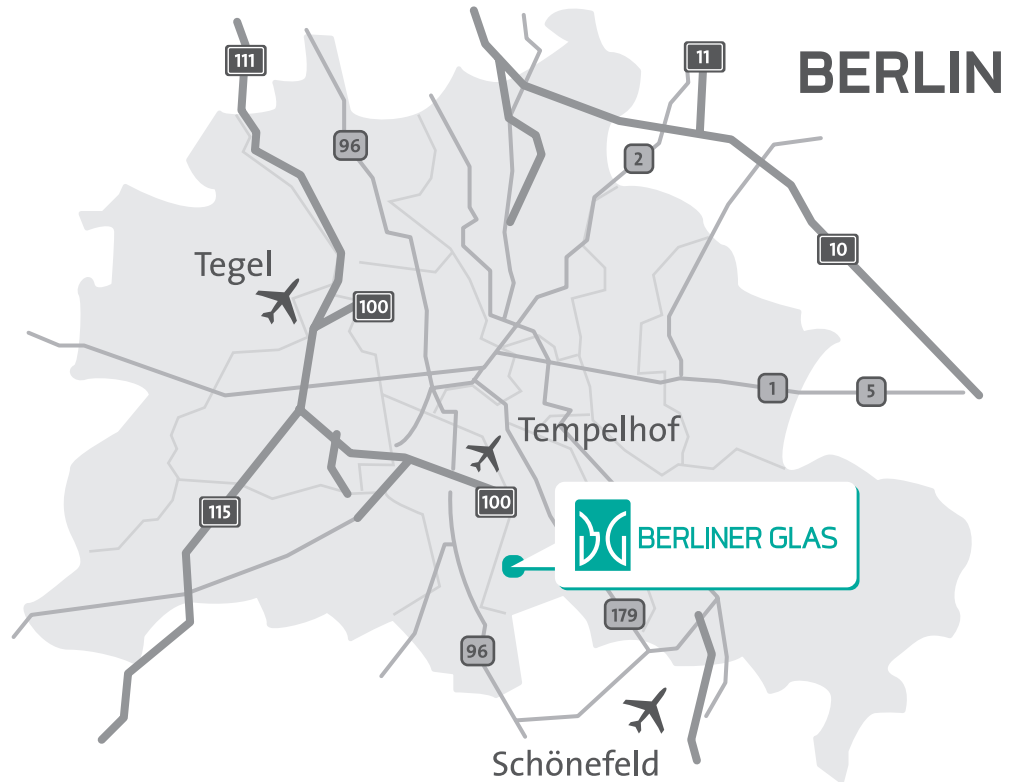

How to find us...

Berliner Glas KGaA
Herbert Kubatz GmbH & Co.
Waldkraiburger Straße 5
D-12347 Berlin

Phone: +49 30 60 90 5-0
Fax: +49 30 60 90 5-100
E-mail: info@berlinglas.de

See page 2 for a detailed plan

From the direction Frankfurt / Hannover / Munich

Freeway A115 direction Zentrum Charlottenburg
Via interchange Funkturm
Freeway A100 direction Wilmersdorf
Further direction Dresden / Schönefeld
Exit Gradestraße, turn left into Gradestraße
Turn right into Tempelhofer Weg
Turn right into Waldkraiburger Straße

From the direction Hamburg / Rostock

Freeway A111 direction Zentrum Charlottenburg
Via interchange Funkturm
Freeway A100 direction Wilmersdorf
Further direction Dresden / Schönefeld
Exit Gradestraße, turn left into Gradestraße
Turn right into Tempelhofer Weg
Turn right into Waldkraiburger Straße

From airport Berlin Tegel

By car:
Freeway A111 direction Zentrum Charlottenburg
Via interchange Funkturm
Freeway A100 direction Wilmersdorf
Further direction Dresden / Schönefeld
Exit Gradestraße, turn left into Gradestraße
Turn right into Tempelhofer Weg
Turn right into Waldkraiburger Straße

By public transportation:
Bus X9 until S+U Junfernhöhe,
S42 until S+U Hermannstraße,
Bus M44 until Britzer Damm / Tempelhofer Weg

From airport Berlin Schönefeld

By car:
Direction Berlin-Neukölln
Via B179 Waltersdorfer Chaussee,
Neuköllner Straße, Rudower Straße
Turn left into Blaschkoallee via Gradestraße
Turn left into Tempelhofer Weg
Turn right into Waldkraiburger Straße

By public transportation:
S45 until S+U Hermannstraße,
Bus M44 until Britzer Damm / Tempelhofer Weg